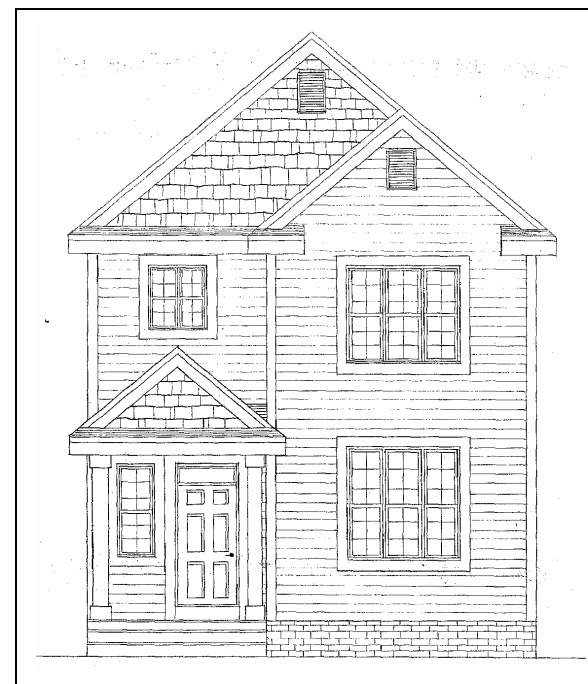

Choose one of our floor plans or one of your own and we will build your new home on our lot or yours.

Our Mission is to design & build high quality homes for today's families. DV Residential, LLC is a small custom home builder where each customer is treated with respect and dignity. Our size allows us to dedicate more time during the design & building process than our larger peers.

DV RESIDENTIAL, LLC

Milwaukee Metro
main: 414.427.4500
fax: 414.427.4545

website: www.dvresidential.com

↻ Traditional 2-Story ↻

The Ziedler
Approx. 1,375 Square Feet

Milwaukee Metro's Most Complete Turnkey Home Builders

The Ziedler, DV-2033CS, Rev. 0

- 10 ft Ceilings (1st Floor)
- Detached 2.0 Car Garage
- 42" Maple Kitchen Cabinets
- Master Bedroom Suite
- 3 Bedrooms
- Ceramic Tile Baths
- First Floor Laundry Room
- 2 Covered Porches