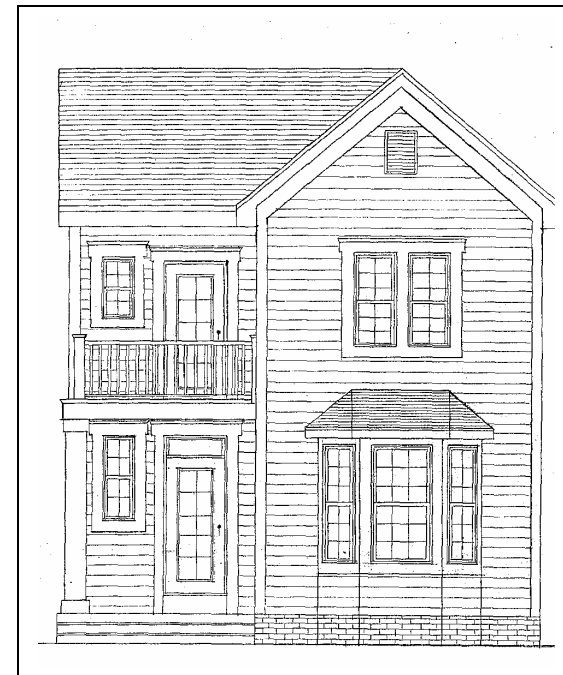

Choose one of our floor plans or one of your own and we will build your new home on our lot or yours.

Our Mission is to design & build high quality homes for today's families. DV Residential, LLC is a small custom home builder where each customer is treated with respect and dignity. Our size allows us to dedicate more time during the design & building process than our larger peers.

# The Milwaukee

Approx. 1,300 Square Feet

**Milwaukee Metro's Most Complete Turnkey Home Builders**

- 10 ft Ceilings (1st Floor)
- Detached 2.0 Car Garage
- 42" Maple Kitchen Cabinets
- Master Bedroom w/ Lounge
- 3 Bedrooms
- Ceramic Tile Baths
- First Floor Laundry Room
- Covered Porches