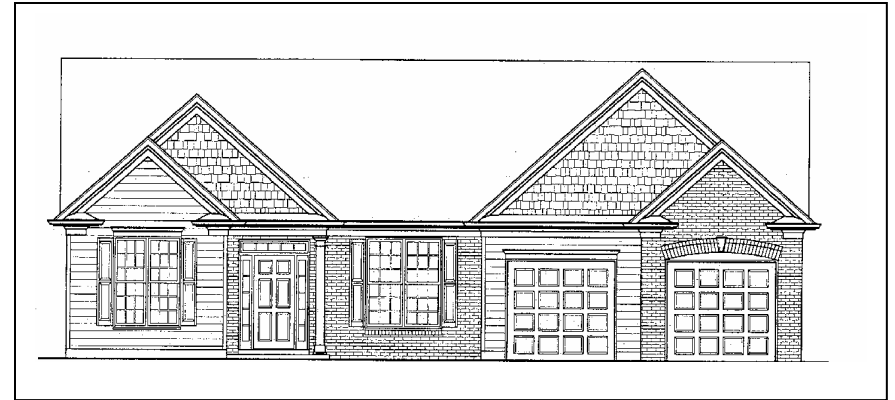

Choose one of our floor plans or one of your own and we will build your new home on our lot or yours.

Our Mission is to design & build high quality homes for today's families. DV Residential, LLC is a small custom home builder where each customer is treated with respect and dignity. Our size allows us to dedicate more time during the design & building process than our larger peers.

# The Highlander

1,900 Square Feet

**Milwaukee Metro's Most Complete Turnkey Home Builders**

- o 2" x 6" Exterior Walls
- o 9 ft Ceilings (1<sup>st</sup> Floor)
- o 2.0 Car Garage (optional 3.0 car available)
- o Ceramic Tile Baths
- o Hardwood Flooring
- o 3 Bedrooms
- o Formal Dining Room
- o Separate Living Room
- o 2 ½ Baths, plus 1 full bath Basement rough
- o 36" Gas Fireplace
- o Arched Entryways
- o Kohler Plumbing Fixtures
- o Moen/Delta Faucet Handles