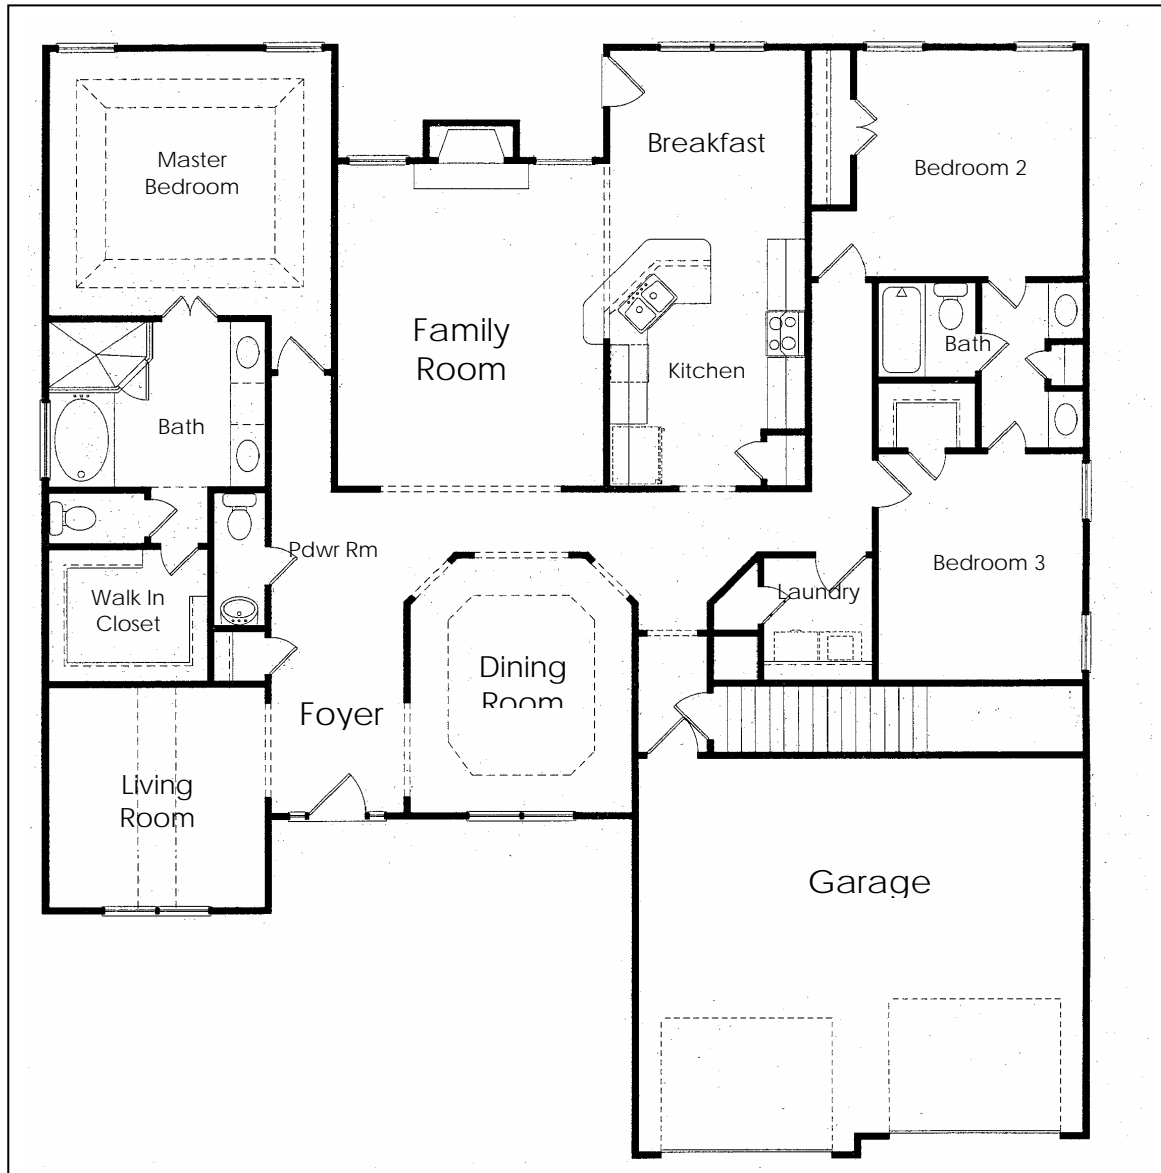

# The Highlander

1,900 Square Feet

**Milwaukee Metro's Most Complete Turnkey Home Builders**

- o 2" x 6" Exterior Walls
- o 9 ft Ceilings (1<sup>st</sup> Floor)
- o 2.0 Car Garage (optional 3.0 car available)
- o Ceramic Tile Baths
- o Hardwood Flooring
- o 3 Bedrooms
- o Formal Dining Room
- o Separate Living Room
- o 2 ½ Baths, plus 1 full bath Basement rough
- o 36" Gas Fireplace
- o Arched Entryways
- o Kohler Plumbing Fixtures
- o Moen/Delta Faucet Handles