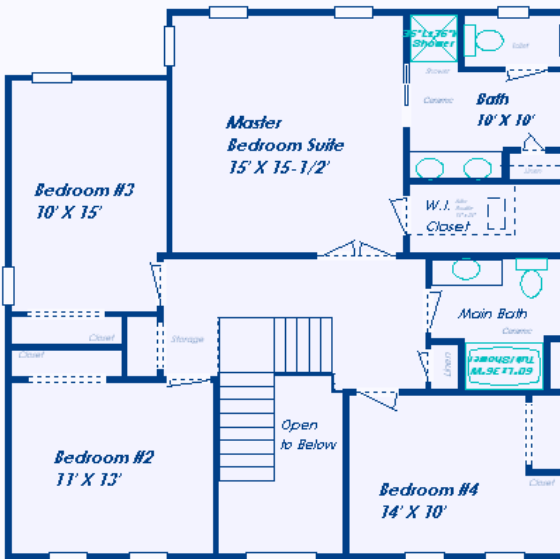

- o Maintenance-Free Exterior
- o Life-time warranty Windows
- o 9 ft Ceilings (1st Floor)
- o 2.0 Car Garage (Opt. 3 car)
- o Large Bedrooms
- o Maytag Appliances!
- o Lennox HVAC Systems
- o Huge Great Room!
- o Ceramic Tile Baths
- o Over 500 sq. ft. of ¾" real Hardwood Flooring
- o 4 Bedrooms
- o 2.5 Baths, plus 1 full bath Basement rough
- o 36" Gas Fireplace
- o 42" Wide Staircases!

- o Masonry front elevation opt.