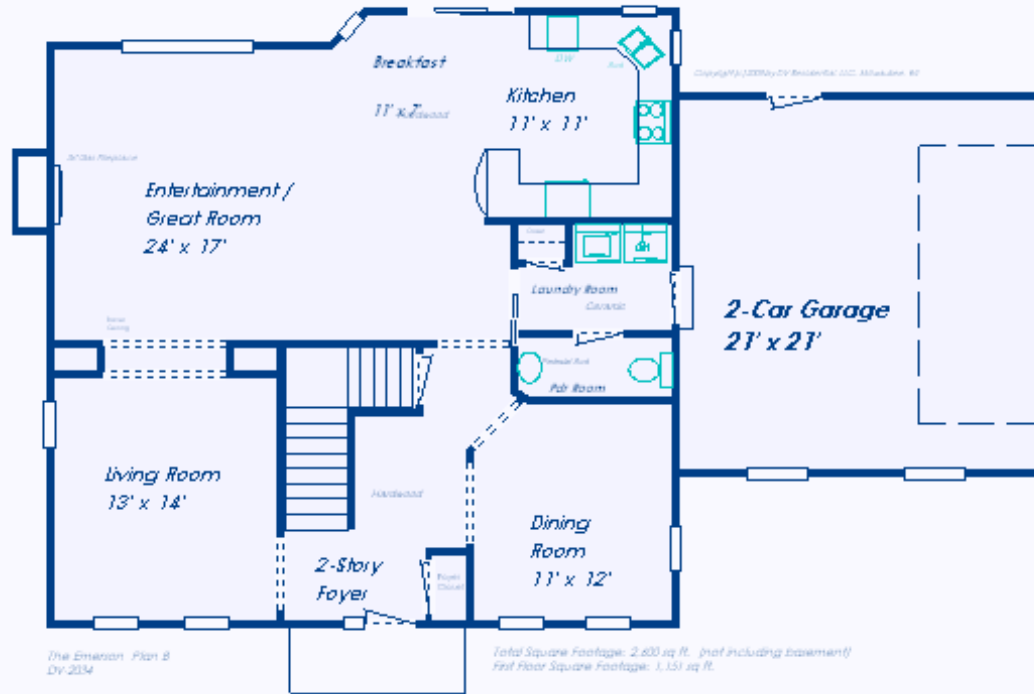

- o Maintenance-Free Exterior
- o Life-time warranty Windows
- o 9 ft Ceilings (1st Floor)
- o 2.0 Car Garage (Opt. 3 car)
- o Large Bedrooms
- o Maytag Appliances!
- o Lennox HVAC Systems
- o Huge Great Room!
- o Ceramic Tile Baths
- o Over 500 sq. ft. of ¾" real Hardwood Flooring
- o 4 Bedrooms
- o 2.5 Baths, plus 1 full bath Basement rough
- o 36" Gas Fireplace
- o 42" Wide Staircases!

- o Masonry front elevation opt.