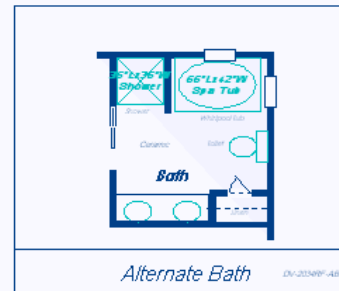

- o Maintenance-Free Exterior
- o Life-time warranty Windows
- o 9 ft Ceilings (1st Floor)
- o 2.0 Car Garage (Opt. 3 car)
- o Large Bedrooms
- o Maytag Appliances!
- o Lennox HVAC Systems
- o Huge Great Room!
- o Ceramic Tile Baths
- o Over 500 sq. ft. of ¾" real Hardwood Flooring
- o 4 Bedrooms
- o 2.5 Baths, plus 1 full bath Basement rough
- o 36" Gas Fireplace
- o 42" Wide Staircases!

- o Masonry front elevation opt.