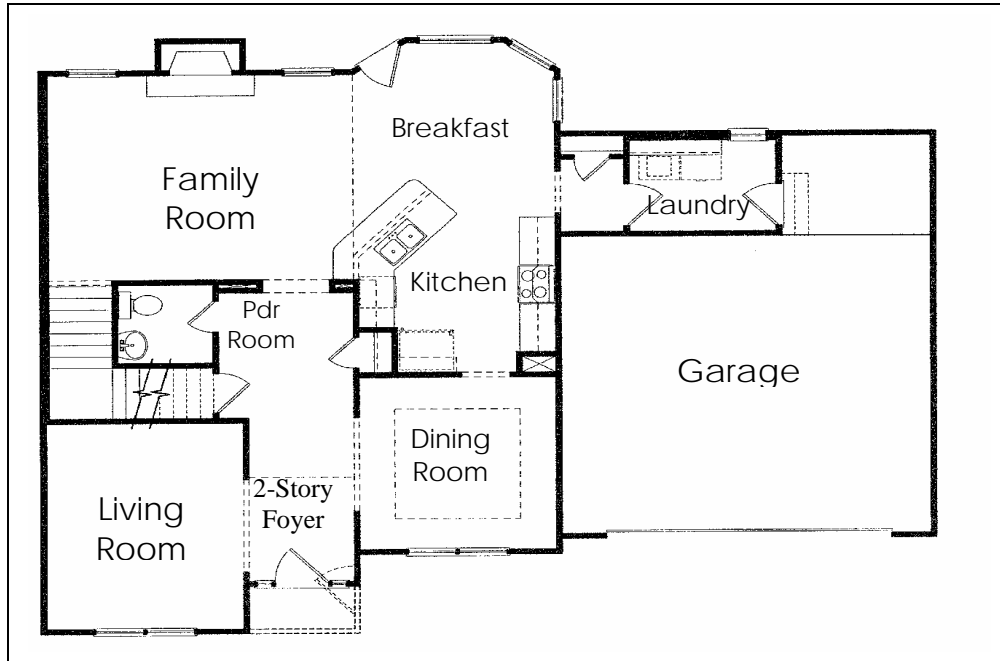

DV Residential, LLC
Milwaukee Metro
main: 414.427.4500
fax: 414.427.4545
website: www.dvresidential.com

2-Story

The Edwin
2,575 Square Feet

Milwaukee Metro's Most Complete Turnkey Home Builders

- o 2" x 6" Exterior Walls
- o 9 ft Ceilings (1st Floor)
- o 2-story Foyer
- o 2-story Family Room
- o 2.0 Car Garage (optional 3.0 car available)
- o Ceramic Tile Baths
- o Hardwood Flooring
- o 4 Bedrooms
- o Large Master Suite
- o 2 ½ Baths, plus 1 full bath Basement rough
- o 36" Gas Fireplace
- o Kohler Plumbing Fixtures
- o Moen/Delta Faucet Handles