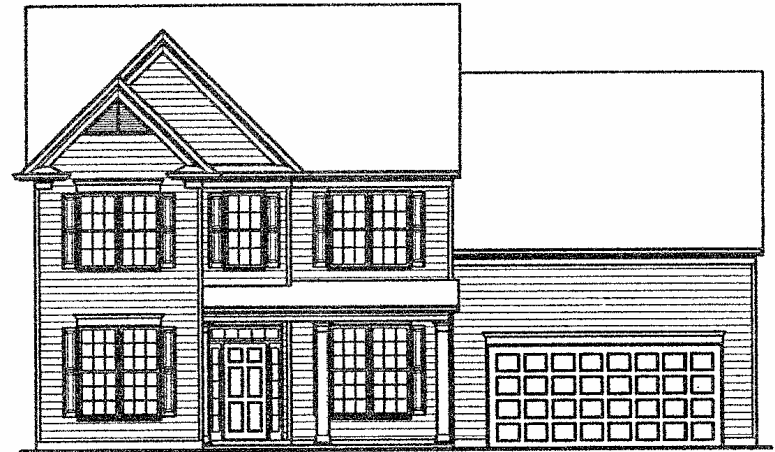

Choose one of our floor plans or one of your own and we will build your new home on our lot or yours.

Our Mission is to design & build high quality homes for today's families. DV Residential, LLC is a small custom home builder where each customer is treated with respect and dignity. Our size allows us to dedicate more time during the design & building process than our larger peers.

DV Residential, LLC
Milwaukee Metro
main: 414.427.4500
fax: 414.427.4545
website: www.dvresidential.com

2-Story

The Edwin
2,575 Square Feet

Milwaukee Metro's Most Complete Turnkey Home Builders

- o 2" x 6" Exterior Walls
- o 9 ft Ceilings (1st Floor)
- o 2-story Foyer
- o 2-story Family Room
- o 2.0 Car Garage (optional 3.0 car available)
- o Ceramic Tile Baths
- o Hardwood Flooring
- o 4 Bedrooms
- o Large Master Suite
- o 2 ½ Baths, plus 1 full bath Basement rough
- o 36" Gas Fireplace
- o Kohler Plumbing Fixtures
- o Moen/Delta Faucet Handles