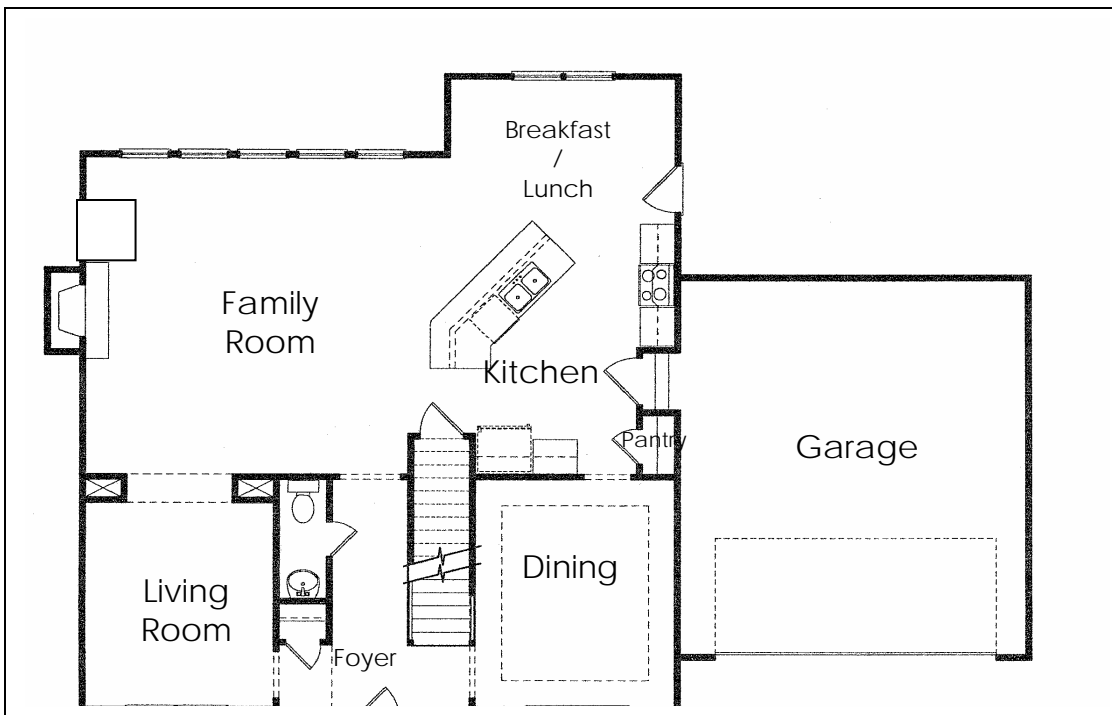

DV Residential, LLC
Milwaukee Metro
main: 414.427.4500
fax: 414.427.4545
website: www.dvresidential.com

2- Story

The Cherryfield
2,500 Square Feet

Milwaukee Metro's Most Complete Turnkey Home Builders

- 2" x 6" Exterior Walls
- 9 ft Ceilings (1st Floor)
- 2-story Foyer
- 2.0 Car Garage (Optional 3.0 car available)
- Ceramic Tile Baths
- Hardwood Flooring in Kitchen
- 4 Bedrooms
- 2 ½ Baths, plus 1 full bath Basement rough
- Upgraded Kitchen Appliances
- 36" Gas Fireplace
- Kohler Plumbing Fixtures
- Moen/Delta Faucet Handles