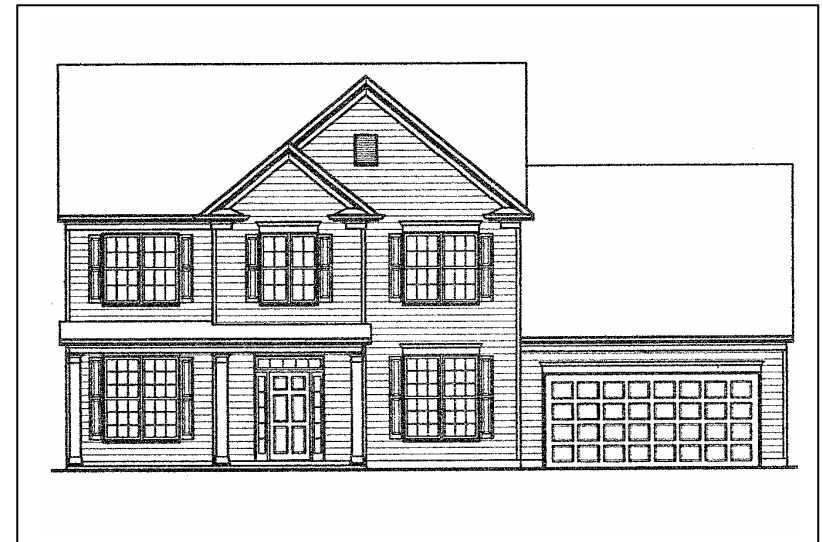

Choose one of our floor plans or one of your own and we will build your new home on our lot or yours.

Our Mission is to design & build high quality homes for today's families. DV Residential, LLC is a small custom home builder where each customer is treated with respect and dignity. Our size allows us to dedicate more time during the design & building process than our larger peers.

DV Residential, LLC
Milwaukee Metro
main: 414.427.4500
fax: 414.427.4545
website: www.dvresidential.com

2- Story

The Cherryfield
2,500 Square Feet

Milwaukee Metro's Most Complete Turnkey Home Builders

- 2" x 6" Exterior Walls
- 9 ft Ceilings (1st Floor)
- 2-story Foyer
- 2.0 Car Garage (Optional 3.0 car available)
- Ceramic Tile Baths
- Hardwood Flooring in Kitchen
- 4 Bedrooms
- 2 ½ Baths, plus 1 full bath Basement rough
- Upgraded Kitchen Appliances
- 36" Gas Fireplace
- Kohler Plumbing Fixtures
- Moen/Delta Faucet Handles