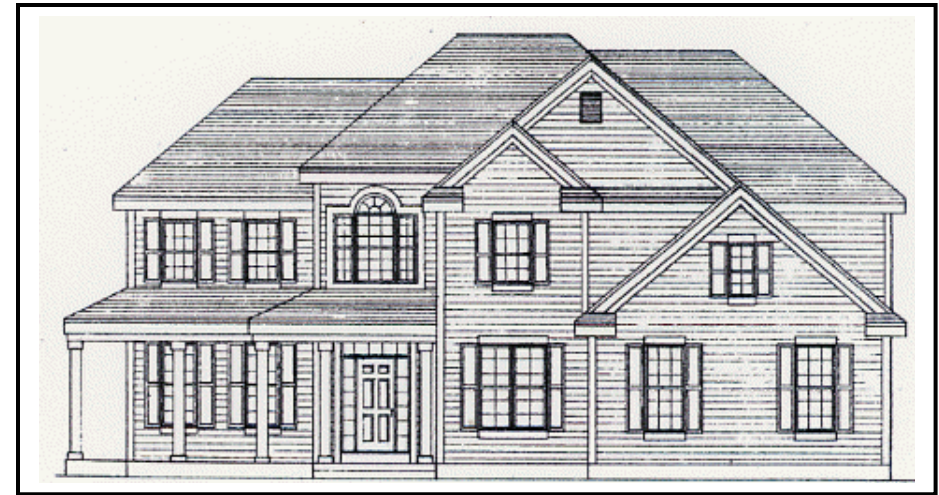

Choose one of our floor plans or one of your own and we will build your new home on our lot or yours.

Our Mission is to design & build high quality homes for today's families. DV Residential, LLC is a growing custom home builder where each customer is treated with respect and dignity. Our size allows us to dedicate more time during the design & building process than our larger peers.

DV RESIDENTIAL, LLC

Milwaukee Metro
main: 414.427.4500
fax: 414.427.4545

website: www.dvresidential.com

~ Luxury 2- Story ~

The Bentley

3,200 Square Feet

More To Come Home to...

Milwaukee Metro's Most Complete Turnkey Home Builders