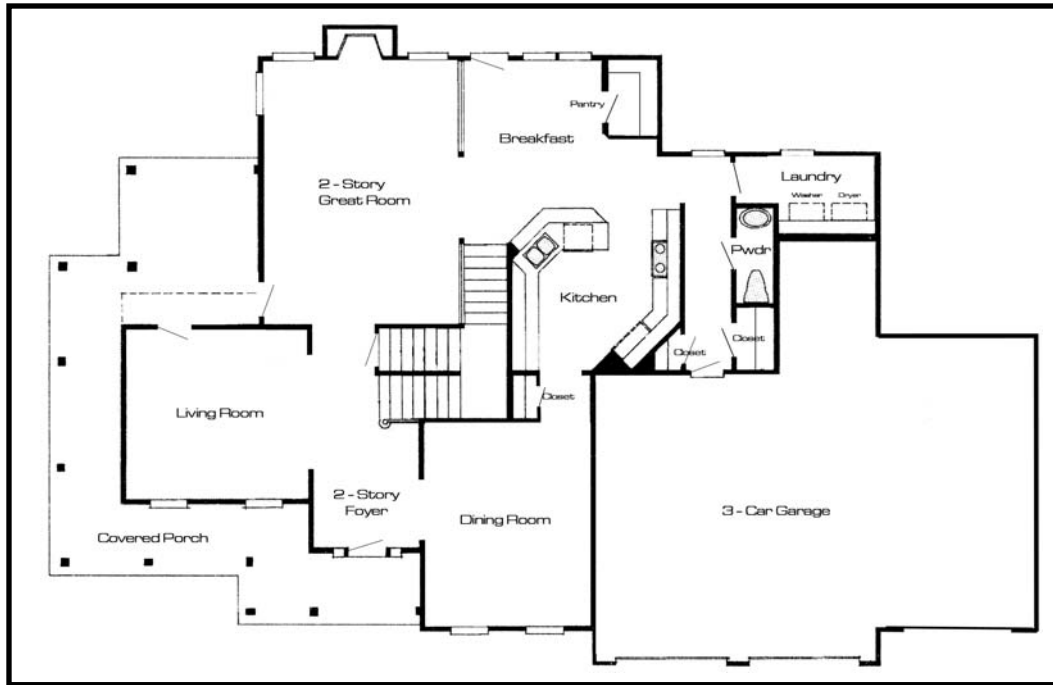

DV RESIDENTIAL, LLC

Milwaukee Metro
main: 414.427.4500
fax: 414.427.4545

website: www.dvresidential.com

~ Luxury 2- Story ~

The Bentley

3,200 Square Feet

More To Come Home to...

Milwaukee Metro's Most Complete Turnkey Home Builders

- o Cement Board Siding
- o Huge Covered Porch
- o Low-E, Argon-filled Wood Windows
- o 9 ft Ceilings (1st Floor)
- o 9 ft Basement
- o 2-story Foyer
- o 2-story Great Room
- o 3.0 Car Garage with Storage Area
- o Large Kitchen with Granite Countertops
- o Ceramic Tile Baths
- o Hardwood Flooring (Kitchen, Breakfast, Foyer)
- o 4 Bedrooms
- o Large Master Suite w/Huge Walk-in Closet
- o Lighted Double Trey Ceiling in Master Bedroom
- o 2-1/2 Baths, plus 1 full bath Basement rough
- o 36" Gas Fireplace
- o Knock-down Wall Finish
- o Arched Entryways
- o Kohler Plumbing Fixtures
- o Moen/Delta Faucet Handles