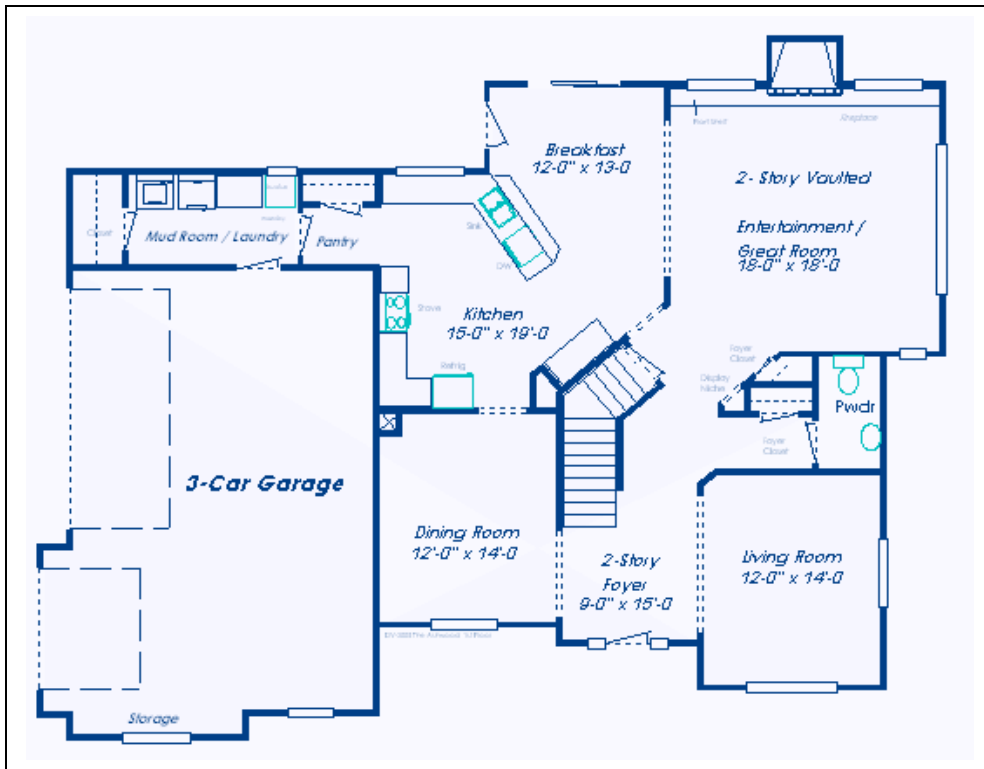

DV RESIDENTIAL, LLC

Milwaukee Metro
main: 414.427.4500
fax: 414.427.4545

website: www.dvresidential.com

2- Story

The Ashwood

2,950 Square Feet

Milwaukee Metro's Most Complete Turnkey Home Builders

- 2" x 6" Exterior Walls
- 9 ft Ceilings (1st Floor)
- Large 2-story Foyer
- 2-story Family Room
- 2.0 Car Garage (optional 3 car available)
- Ceramic Tile Baths
- Hardwood Flooring
- 4 Bedrooms + Office
- Large Master Suite w/Huge Walk-in Closet
- 3 Baths, plus 1 full bath Basement rough
- 36" Gas Fireplace
- Knock-down Wall Finish
- Arched Entryways
- Kohler Plumbing Fixtures
- Moen/Delta Faucet Handles