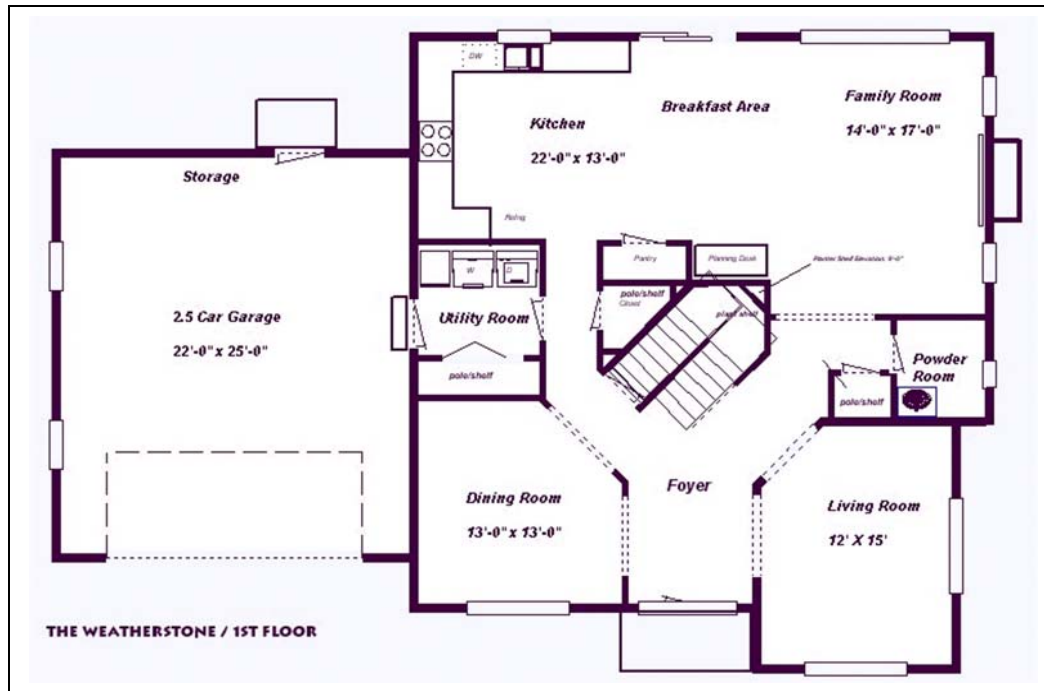

DV Residential, LLC
Milwaukee Metro
main: 414.427.4500
fax: 414.427.4545
website: www.dvresidential.com

DV Residential, LLC - Milwaukee Metro ©2004

2- Story

ELEVATION "A"

The
Weatherstone
2,750 Square Feet

Milwaukee Metro's Most Complete Turnkey Home Builders

The Weatherstone, DV-2001, Rev. 1

- 2" x 6" Exterior Walls
- 9 ft Ceilings (1st Floor)
- Large 2-story Foyer
- 2.5 Car Garage
- Ceramic Tile Baths
- 800 sq. ft. of ¾" real Hardwood Flooring
- 4 Bedrooms
- 2 ½ Baths, plus 1 full bath Basement rough
- 42" Solid Maple Cabinetry
- Upgraded Kitchen Appliances
- Upgraded Lighting/Electric Service
- 42" Gas Fireplace
- Knock-down Wall Finish
- Arched Entryways
- Skylights
- Kohler Plumbing Fixtures
- Moen/Delta Faucet Handles
- Upgraded Carpet and Padding