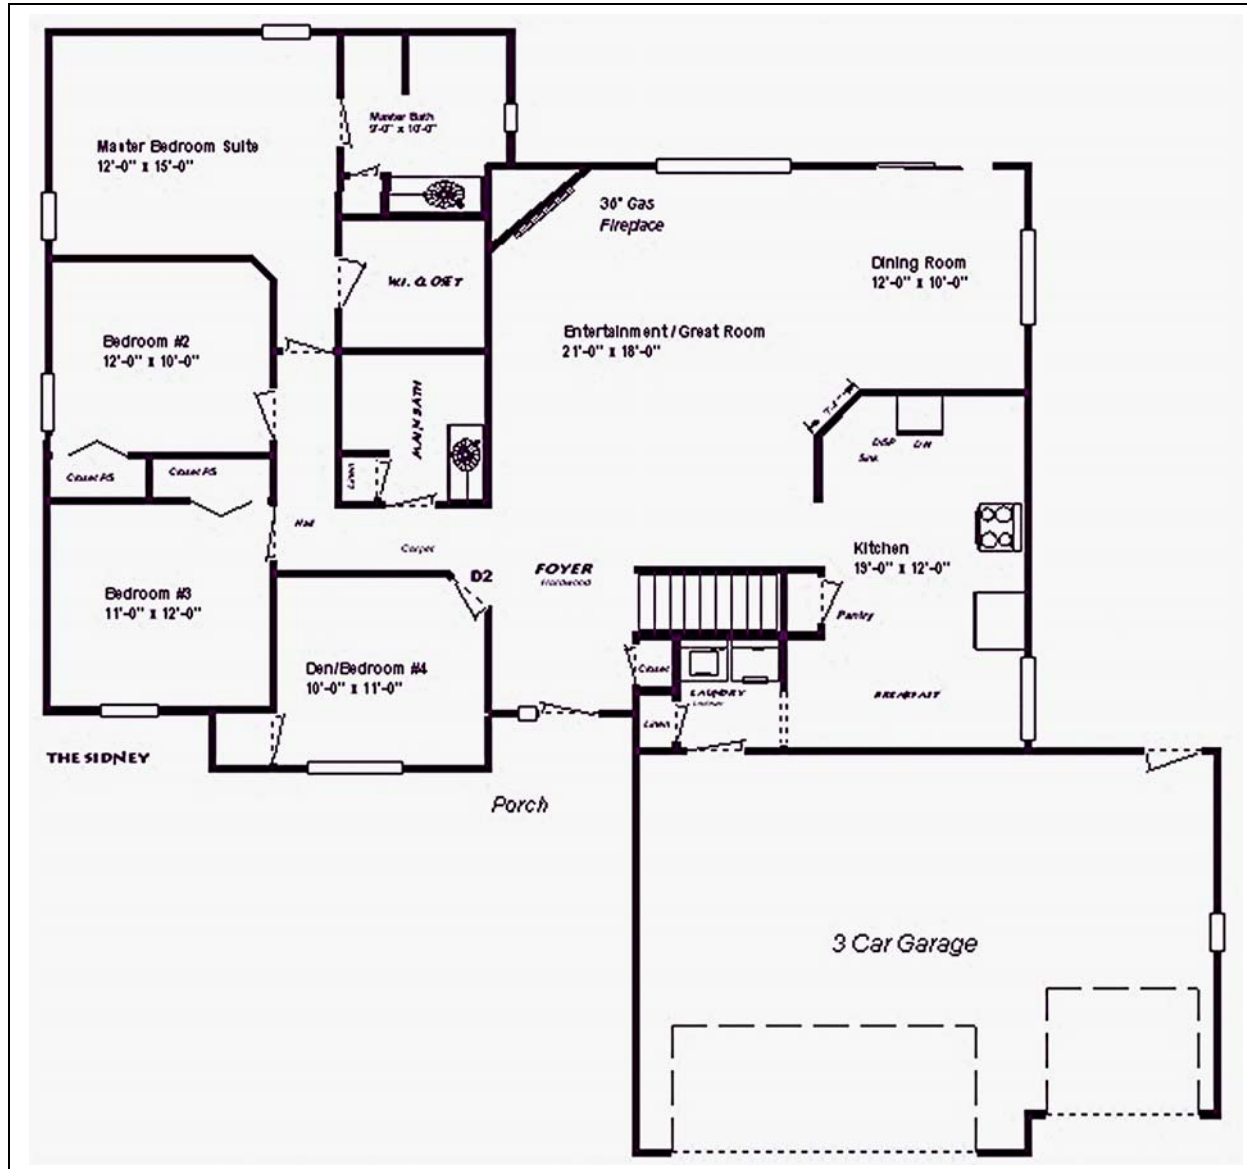

DV Residential, LLC
Milwaukee Metro
main: 414.427.4500
fax: 414.427.4545
website: www.dvresidential.com

DV Residential, LLC - Milwaukee Metro ©2004

∞ Ranch ∞

The Sidney

1,720 Square Feet

Milwaukee Metro's Most Complete Turnkey Home Builders

The Sidney, DV-2014, Rev. 1

- o 9 ft Ceilings (1st Floor)
- o 3.0 Car Garage
- o Split Bedroom Design
- o Huge Great Room!
- o Ceramic Tile Baths
- o 500 sq. ft. of ¾" real Hardwood Flooring
- o 4 Bedrooms
- o 2.0 Baths, plus 1 full bath Basement rough
- o 36" Gas Fireplace