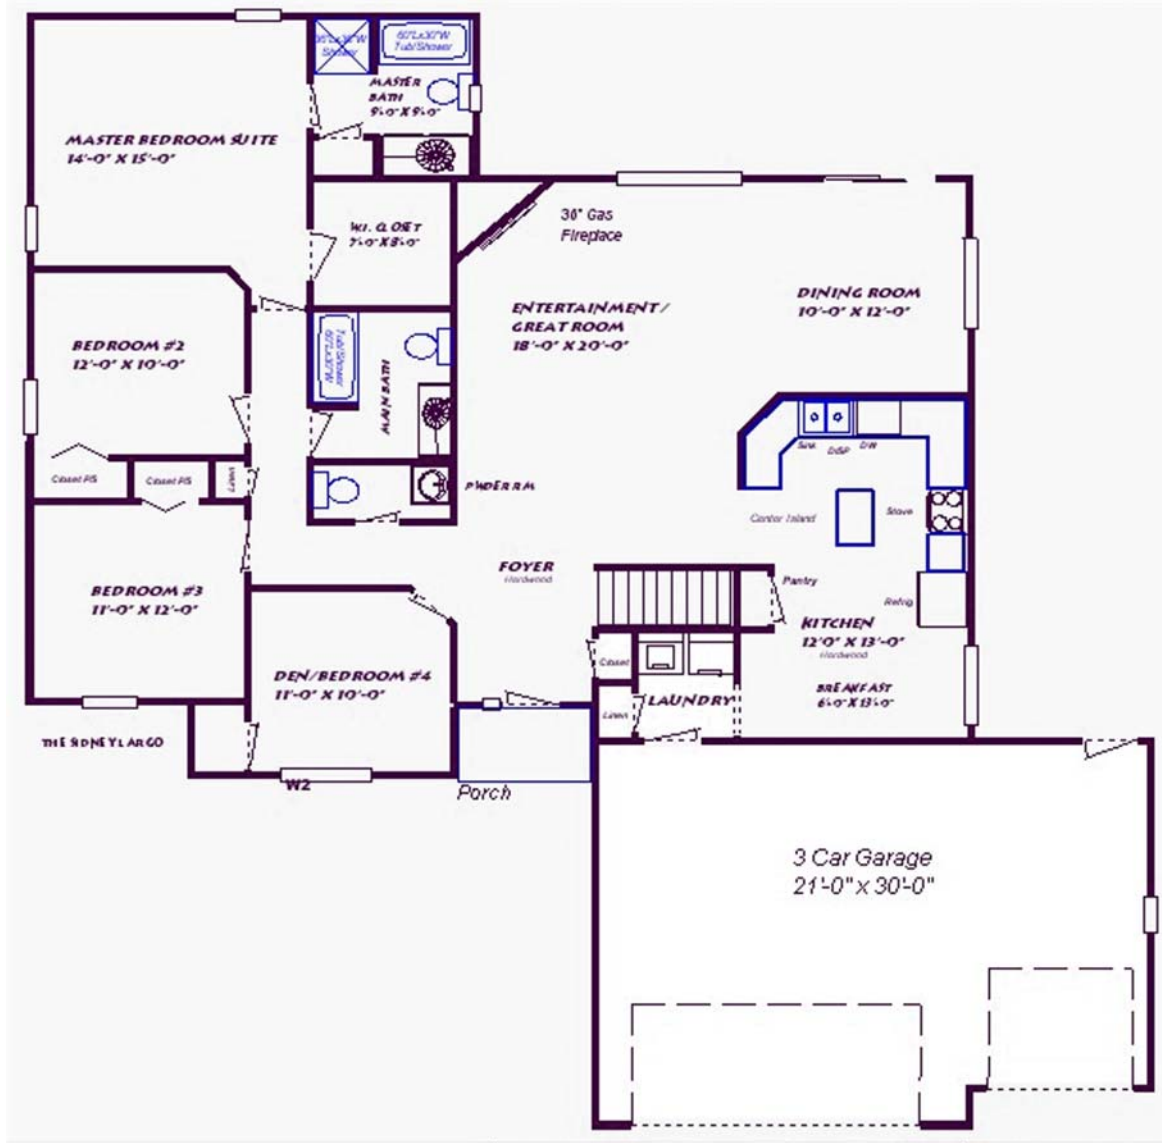

DV Residential, LLC
Milwaukee Metro
main: 414.427.4500
fax: 414.427.4545
website: www.dvresidential.com

DV Residential, LLC - Milwaukee Metro ©2004

Luxury Ranch

The Sidney Largo
1,850 Square Feet

Milwaukee Metro's Most Complete Turnkey Home Builders

The Sidney Largo, DV-2025, Rev. 1

- 9 ft Ceilings (1st Floor)
- 3.0 Car Garage
- Split Bedroom Design
- Huge Great Room!
- Ceramic Tile Baths
- 500 sq. ft. of ¾" real Hardwood Flooring
- 4 Bedrooms
- 2.5 Baths, plus 1 full bath Basement rough
- 36" Gas Fireplace