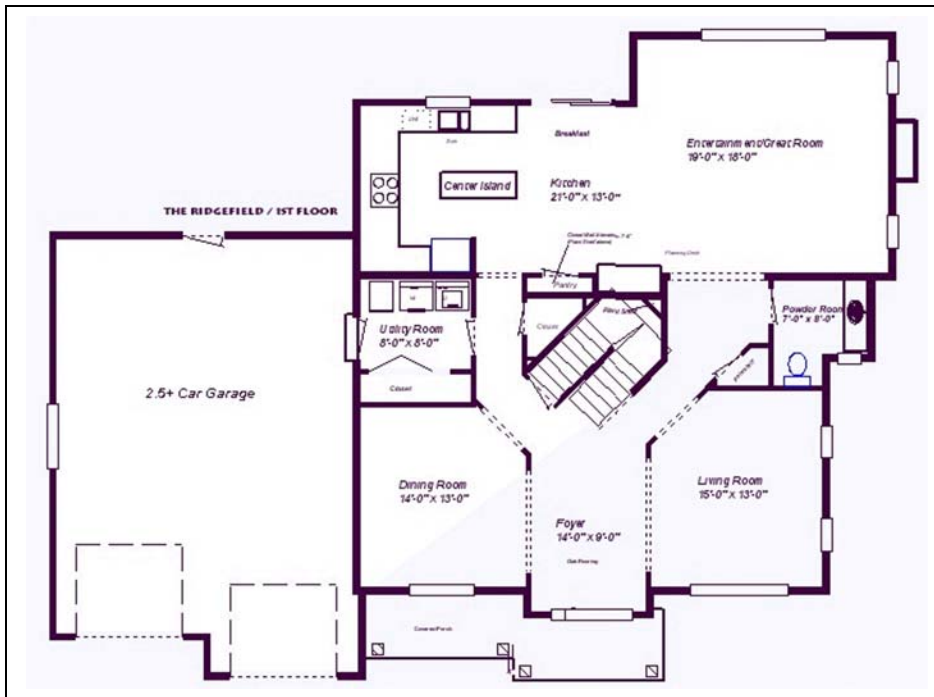

DV Residential, LLC
Milwaukee Metro
main: 414.427.4500
fax: 414.427.4545
website: www.dvresidential.com

2-Story

The Ridgefield

3,050 Square Feet

Milwaukee Metro's Most Complete Turnkey Home Builders

- 2" x 6" Exterior Walls
- 9 ft Ceilings (1st Floor)
- Large 2-story Foyer
- 3.0 Car Garage (in tandem)
- Ceramic Tile Baths
- 800 sq. ft. of 3/4" real Hardwood Flooring
- 4 Bedrooms
- Large Master Suite w/Sitting Room
- 2 1/2 Baths, plus 1 full bath Basement rough
- 42" Solid Maple Cabinetry
- Upgraded Kitchen Appliances
- Upgraded Lighting/Electric Service
- 42" Gas Fireplace
- Knock-down Wall Finish
- Arched Entryways
- Skylights
- Kohler Plumbing Fixtures
- Moen/Delta Faucet Handles
- Upgraded Carpet and Padding