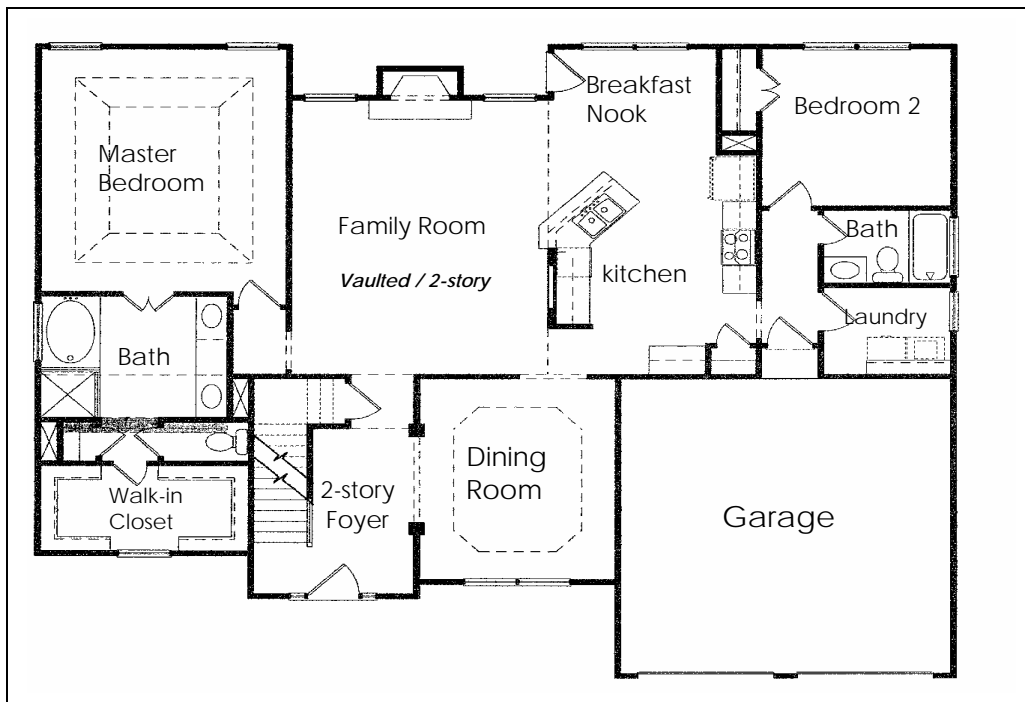

DV Residential, LLC
Milwaukee Metro
main: 414.427.4500
fax: 414.427.4545
website: www.dvresidential.com

2- Story

The Marietta
2,875 Square Feet

Milwaukee Metro's Most Complete Turnkey Home Builders

- 2" x 6" Exterior Walls
- 9 ft Ceilings (1st Floor)
- Large 2-story Foyer
- 2-story Family Room
- 2.0 Car Garage (optional 3 car available)
- Ceramic Tile Baths
- Hardwood Flooring
- 4 Bedrooms + Office
- Large Master Suite w/Huge Walk-in Closet
- 3 Baths, plus 1 full bath Basement rough
- 36" Gas Fireplace
- Knock-down Wall Finish
- Arched Entryways
- Kohler Plumbing Fixtures
- Moen/Delta Faucet Handles