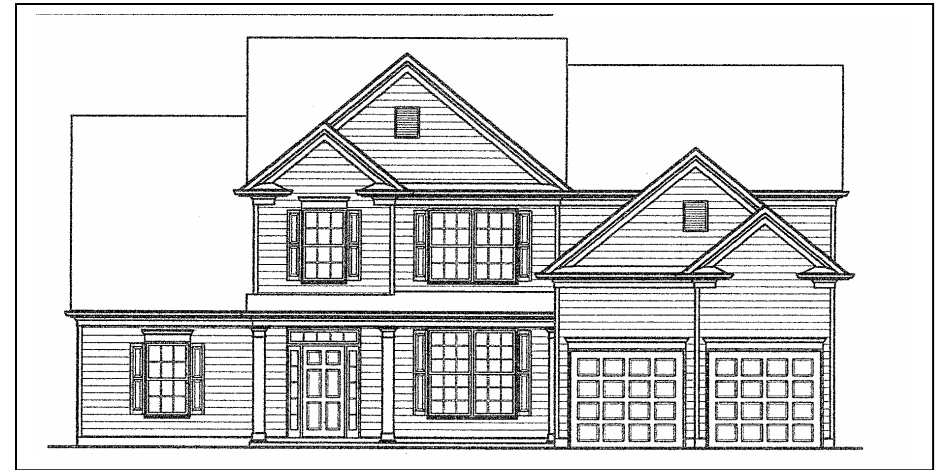

Choose one of our floor plans or one of your own and we will build your new home on our lot or yours.

Our Mission is to design & build high quality homes for today's families. DV Residential, LLC is a small custom home builder where each customer is treated with respect and dignity. Our size allows us to dedicate more time during the design & building process than our larger peers.

DV Residential, LLC
Milwaukee Metro
main: 414.427.4500
fax: 414.427.4545
website: www.dvresidential.com

2- Story

The Marietta
2,875 Square Feet

Milwaukee Metro's Most Complete Turnkey Home Builders

- 2" x 6" Exterior Walls
- 9 ft Ceilings (1st Floor)
- Large 2-story Foyer
- 2-story Family Room
- 2.0 Car Garage (optional 3 car available)
- Ceramic Tile Baths
- Hardwood Flooring
- 4 Bedrooms + Office
- Large Master Suite w/Huge Walk-in Closet
- 3 Baths, plus 1 full bath Basement rough
- 36" Gas Fireplace
- Knock-down Wall Finish
- Arched Entryways
- Kohler Plumbing Fixtures
- Moen/Delta Faucet Handles