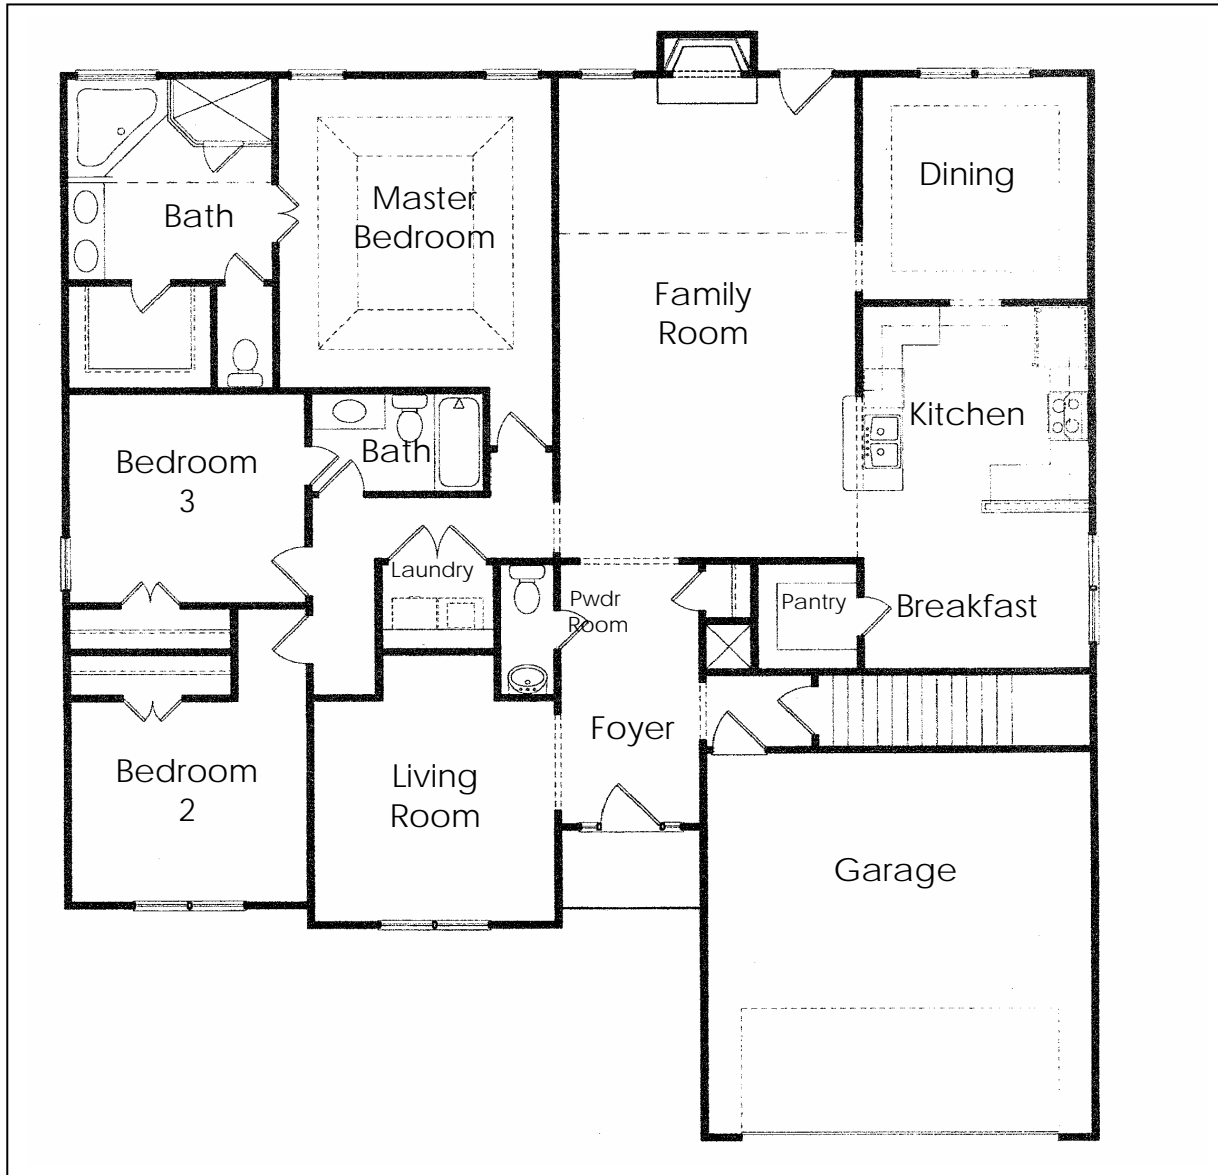

# The Copperstone

2,050 Square Feet

**Milwaukee Metro's Most Complete Turnkey Home Builders**

- 2" x 4" Exterior Walls
- 8 ft Ceilings (1<sup>st</sup> Floor)
- 2.0 Car Garage (optional 3.0 car available)
- Ceramic Tile Baths
- Hardwood Flooring
- 3 Bedrooms
- 2 ½ Baths, plus 1 full bath Basement rough
- 36" Gas Fireplace
- Arched Entryways
- Skylights
- Kohler Plumbing Fixtures
- Moen/Delta Faucet Handles