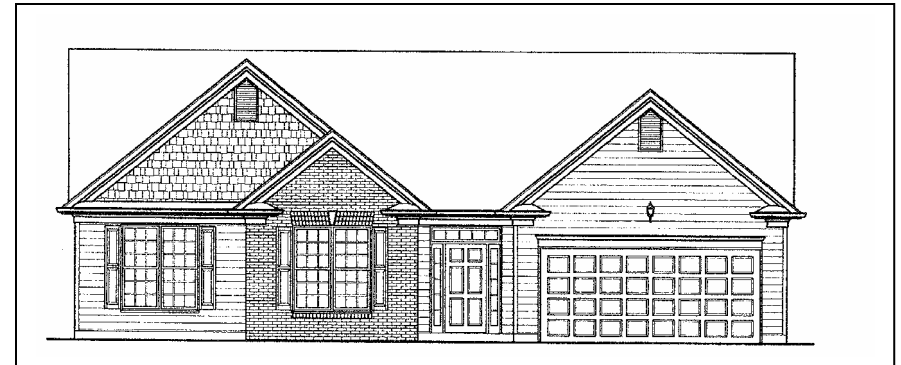

Choose one of our floor plans or one of your own and we will build your new home on our lot or yours.

Our Mission is to design & build high quality homes for today's families. DV Residential, LLC is a small custom home builder where each customer is treated with respect and dignity. Our size allows us to dedicate more time during the design & building process than our larger peers.

# The Copperstone

2,050 Square Feet

**Milwaukee Metro's Most Complete Turnkey Home Builders**

- 2" x 4" Exterior Walls
- 8 ft Ceilings (1<sup>st</sup> Floor)
- 2.0 Car Garage (optional 3.0 car available)
- Ceramic Tile Baths
- Hardwood Flooring
- 3 Bedrooms
- 2 ½ Baths, plus 1 full bath Basement rough
- 36" Gas Fireplace
- Arched Entryways
- Skylights
- Kohler Plumbing Fixtures
- Moen/Delta Faucet Handles