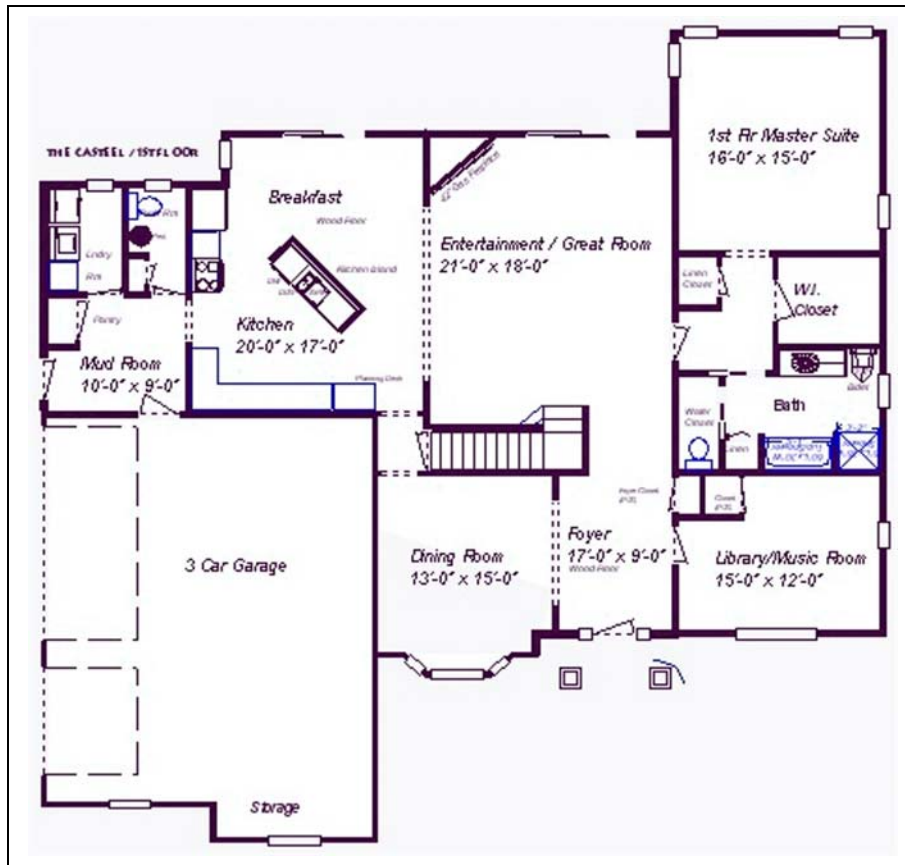

DV Residential, LLC
Milwaukee Metro
main: 414.427.4500
fax: 414.427.4545
website: www.dvresidential.com

DV Residential, LLC - Milwaukee Metro ©2004

2- Story

The Casteel
3,475 Square Feet

Milwaukee Metro's Most Complete Turnkey Home Builders

The Casteel, DV-2022, Rev. 1

- 2" x 6" Exterior Walls
- 9 ft Ceilings (1st Floor)
- Large 2-story Foyer
- 2.75 Car Garage
- Ceramic Tile Baths
- 500 sq. ft. of ¾" real Hardwood Flooring
- 4 Bedrooms, plus 1st floor Library
- Storage/Office on 2nd floor
- 2 Master Suites!
- 3 ½ Baths, plus 1 full bath Basement rough
- 42" Solid Maple Cabinetry
- Upgraded Kitchen Appliances
- Upgraded Lighting/Electric Service
- 42" Gas Fireplace
- Knock-down Wall Finish
- Kohler Plumbing Fixtures
- Moen/Delta Faucet Handles
- Upgraded Carpet and Padding
- ¾" Real Hardwood Flooring in Kitchen, Breakfast, Dining Room
- Stairway into Basement from Garage
- Partially exposed Basement with full size windows